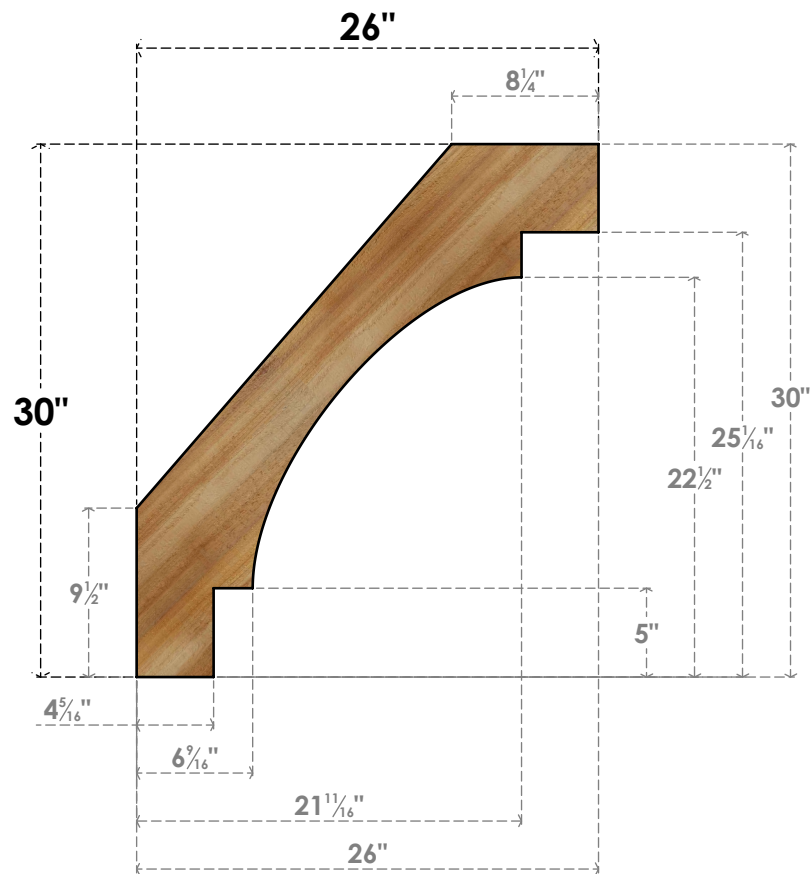

# BRC06X26X30MRC00RWR

6"W X 26"D X 30"H MERCED ROUGH SAWN BRACE, WESTERN RED CEDAR

**SIDE**

**FRONT**

EKENA MILLWORK  
 2300 WEST MAIN ST.  
 CLARKSVILLE, TX 75426  
 TOLL FREE: 866-607-0453  
 WWW.EKENAMILLWORK.COM

**NOTES**

1. INSTALLATION TO BE COMPLETED IN ACCORDANCE WITH MANUFACTURER'S SPECIFICATIONS.
2. DRAWING MAY NOT BE TO SCALE
3. THIS DRAWING IS INTENDED FOR DESIGN AND PLANNING PURPOSES ONLY.
4. ALL INFORMATION CONTAINED HEREIN WAS CURRENT AT THE TIME OF DEVELOPMENT BUT MUST BE REVIEWED AND APPROVED BY THE PRODUCT MANUFACTURER TO BE CONSIDERED ACCURATE.
5. PRODUCTS ARE NOT KILN DRIED. THIS ITEM IS UNIQUE AND WILL CONTAIN THE NATURAL VARIATIONS THAT THE WOOD SPECIES OFFERS. THIS MAY RESULT IN VARIATIONS UP TO 1/4"